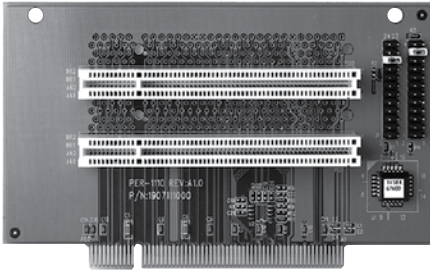

# PER-1110

Riser Card For Compact Board And Mini-ITX Series

## Ordering Information

- PCI Master Slot x 2
- AD Selection

## Features

- TF-PER-1110-A10  
Riser Card for PCI 2-slot, for Compact Board & Mini-ITX Series

## Features

- PCI Master Slot x 1
- PCI-Express [x4] Slot x 1 ( Can Be Used For [x1])