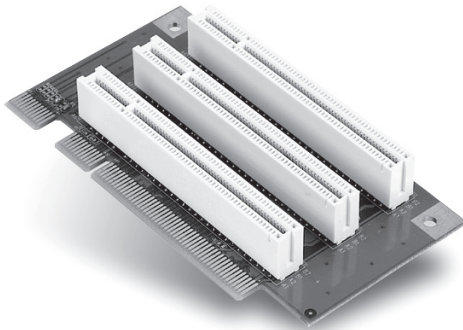

## PER-1110

Riser Card for Compact Board and Mini-ITX Series

### Features

- PCI Master Slot x 2
- AD Selection

### Ordering Information

- TF-PER-1110-A10  
Riser Card for PCI 2-slot, for Compact Board Series, Mini-ITX

## PER-1100

Riser card for EMB-830