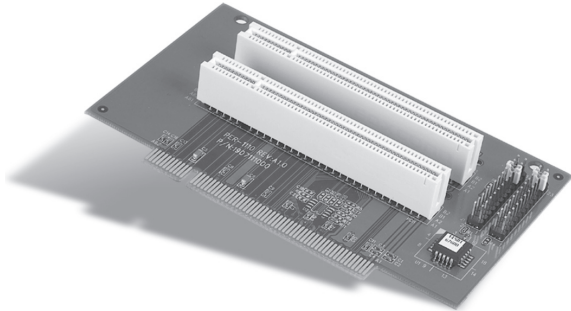

## PER-1110

Riser Card for Compact Board and Mini-ITX Series

### Features

- PCI Master Slot x 2
- AD Selection

### Ordering Information

- TF-PER-1110-A10  
Riser Card for PCI 2-slot, for Compact Board Series, Mini-ITX

## PER-1100

Riser card for EMB-830