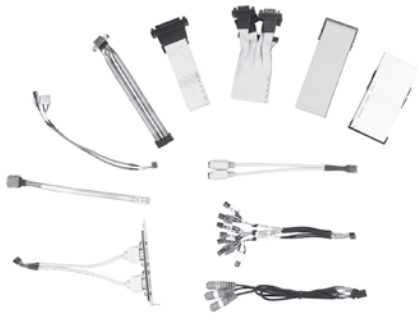

TF-PER-0101

Wiring Kit for PCM-8500

P/N	Cable Function	Cable Description	Qty
1701400453	IDE Cable 3.5" UDMA-100	40-pin, 2.54mm, Female (45cm)	1
1701340601	Floppy Disk Drive Cable	34-pin, 2.54mm, Female (60cm)	1
1701400180	Serial Port Cable	40-pin, 2.54mm, Female (18cm)	1
1701260301	Parallel Port Cable	26-pin, 2.54mm, Female (30cm)	1
1701150150	CRT Cable	15-pin, 2.54mm, DSUB (15cm)	1
1700080180	TV-out Cable	RCA + S Terminal Connector	1
1709100201	USB Cable	10-pin, 2.00mm, Female	3
1700140510	Audio Cable	CD-in, Line-in/out, MIC-in	1
1700140164	6 Channel Audio Cable	RCA Jack	1
1700080204	Keyboard & Mouse Cable	8-pin, 2.54mm, Female (20cm)	1

TF-PER-0103

Wiring Kit for PCM-8150

P/N	Cable Function	Cable Description	Qty
1701400453	IDE Cable 3.5" UDMA-100	40-pin, 2.54mm, Female (45cm)	1
1701340600	Floppy Disk Drive Cable	34-pin, 2.00mm, female (60cm)	1
1701400180	Serial Port Cable	40-pin, 2.54mm Pitch, Female, Housing (18cm)	1
1701260308	Parallel Port Cable	26-pin, 2.00mm, Female (30cm)	1
1701160152	CRT Cable	16-pin, 2.54mm, Female (15cm)	1
1700080180	TV-out Cable	RCA + S Terminal Connector	1
1709100201	USB Cable	10-pin, 2.00mm, Female	2
1700140510	Audio Cable	14-pin, 2.00mm, Female, Line-in/out, MIC-in	1
1700140164	6 channel Audio Cable	14-pin, 2.00mm, Female, RCA Jack	1
1700080204	Keyboard & Mouse Cable	8-pin, 2.54mm, Female (20cm)	1
1700200200	DVI Cable	20-pin, 2.00mm, Female (20cm)	1