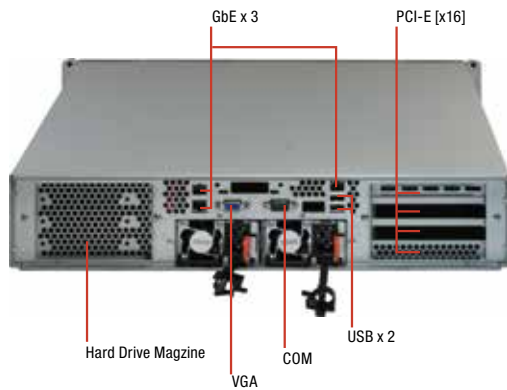

CRS-720X-2R

High Performance 2U Storage Server

Front View

Rear View

Top View

Features

- Intel® Xeon™ E5-2600 & 2600V2 Family Processor
- Intel® C602-A PCH
- Up to 16 of DDR3 Slots
- Gigabit Ethernet x 2 (Intel® 82574L Chipset)
- Up 66 of 2.5" SATA Hard Disks
- Upgradable to 2 of 10GbE
- Windows® 2008 R2, R2 Enterprise, RedHat Enterprise, Cent OS, SuSE, VMware ESX 4.1/ ESXi 4.1 Support

Specifications

| System | |
|-----------------|---|
| Form Factor | 2U Height Server |
| Processor | Intel® Xeon™ E5-2600 & 2600V2 Family x 2 |
| System Memory | DDR3 ECC x 16 |
| Chipset | Intel® C602-A PCH |
| Ethernet | Intel® 82574L GbE x 2 + Management Port x 1 |
| Graphic | Aspeed AST2300 with 16MB VRAM |
| Expansion Slots | PCI-E [x16] (Full Height) x 8 PCI-E [x8] x 1 |
| Storage | 2.5" SATA disks x 66 (Note) |
| Rear IO Ports | External Serial Port x 1 External USB Port x 4 (Front x 2; Rear x 2) VGA Port x 1 RJ-45 x 2 + Management LAN x 1 |
| Power Supply | Redundant 800W 80 Plus Gold certified |