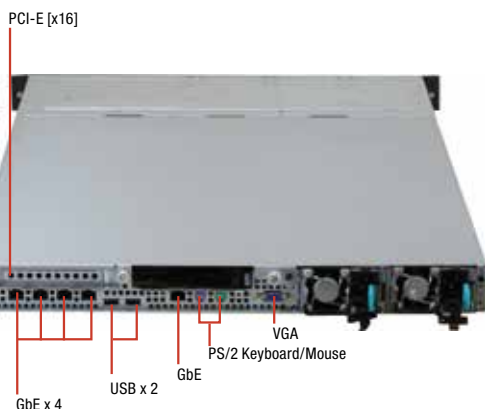

# CRS-700M-4R

1U Intel® Xeon Quad Core™ Network Appliance With 10 LAN Ports

Front View

Rear View

Top View

## Features

- Optimized Cooling Design
- Massive Storage Capacity
- High Scalability of Expansion Slots
- Up to 768GB System Memory
- Optional RAID Upgrade Kits
- Remote Server Management
- Anti-Vibration Mechanical Chassis
- Quad LAN & 10 GbE Card Support

## Specifications

System	
Processor	Intel® Xeon™ E5-2600 Series x 2
System Memory	DDR3 ECC x 24
Core Logic	Intel® C602-A PCH
Ethernet	Intel® i350-AM4 x 4 + Mgmt x 1
I/O Port	RJ-45 x 4 + Mgmt x 1 USB 2.0 port x 4 VGA port x 1 PS/2 keyboard port x 1 PS/2 mouse port x 1
Storage Disk Drive	2.5" SATA disks x 8 SAS disks support option: With SAS RAID add-on card, it supports 8 of 2.5" SAS disks
Hard Disk Tray	2.5" HDD Bays x 8
Graphic	Aspeed AST2300 with 16MB VRAM
Expansion Slot	PCI-E [x16] x 2
OS Support	Windows® Server 2008 R2 Windows® Server 2008 Enterprise 32/64-bit RedHat Enterprise Linux AS5.6/6.0 32/64-bit SuSE Linux Enterprise Server 11.2 32/64-bit
Environmental	
Operation Temperature	50°F ~ 95°F (10°C ~ 35°C)
Non Operation Temperature	-40°F ~ 158°F (-40°C ~ 70°C)
Non Operation Humidity	20%~90% (Non condensing)
Power Supply	1+1 Redundant 800W 80Plus Platinum Power Supply