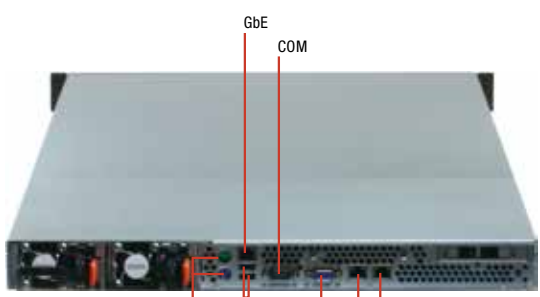

# CRS-300S-2R

High Density 1U Storage Server

Front View

Front View

Hard Disk Drive LED Indicator  
Power

Rear View

GbE  
COM  
PS/2 Keyboard/Mouse  
USB x 2  
VGA  
GbE x 2

Top Open View

## Specifications

System	
Form Factor	1U Height Server
Processor	Intel® Xeon E3-1200 & 1200V2 Family
System Memory	DDR3 ECC x 4
Chipset	Intel® C202
Ethernet	Intel® 82574L GbE x 2 + Management Port x 1
Graphic	Aspeed AST2050 with 16MB VRAM
Expansion Slots	PCI-E [x8] x 1
Storage	3.5" SATA disks x 12
Rear IO Ports	External Serial Port x 1 External USB Port x 1 VGA Port x 1 RJ-45 x 2 + Management LAN x 1 PS/2 KB/Mouse x 2
Power Supply	Redundant 550W 80 Plus Gold certified