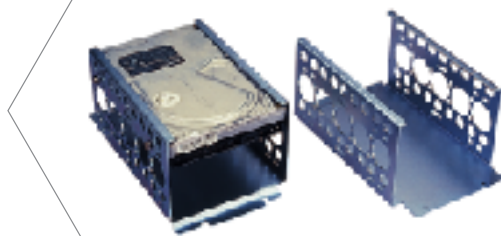

# Accessory

- 1962641400
- 1962641402
- 1962620500
- 1962641401
- 1961641401

**1962641400**  
Bracket for 3.5" HDD for 4U Chassis

**1962620500**  
Bracket for 2 x 3.5" HDD for 2U Chassis

**1961641401**  
Chromium plated handle for 4U chassis application

**1962641402**  
Bracket for 3.5" HDD for 4U Chassis

**1962641401**  
"L" shape Handle for 4U chassis