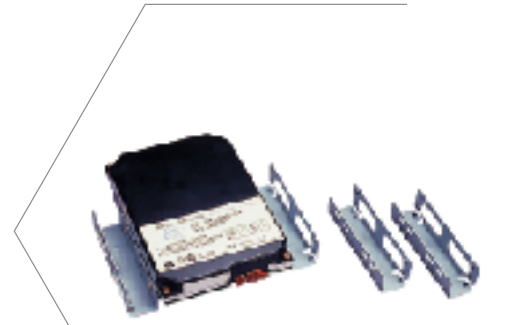

# Accessory

- 1962641400
- 1962641402
- 1962620500
- 1962641401
- 1961641401

**1962641400**  
Bracket for 3.5" HDD for 4U Chassis

**1962620500**  
Bracket for 2 x 3.5" HDD for 2U Chassis

**1961641401**  
Chromium plated handle for 4U chassis application

**1962641402**  
Bracket for 3.5" HDD for 4U Chassis

**1962641401**  
"L" shape Handle for 4U chassis