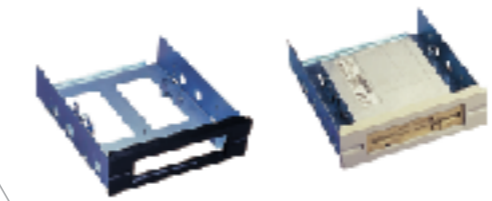

# Accessory

- 968966661
- 1962641463
- AS-36
- 1961662000
- 1961641400
- A206666001
- A206666000

**968966661**  
Thermal Management Card

**AS-36**  
5.25" Drive Bay include  
CD-ROM, FDD and 2.5" HDD

**1962641463**  
"L" shape bracket for 4U chassis rackmount  
application (Without handle)

**A206666000**      **A206666001**  
Disk Drive adapters to fit a 3.5"  
drive into any 5.25" drive bay

**1961662000**      **1961641400**  
26" Slide Rail      20" Slide Rail  
for 5U/6U      for 4U/8U  
Chassis      Chassis