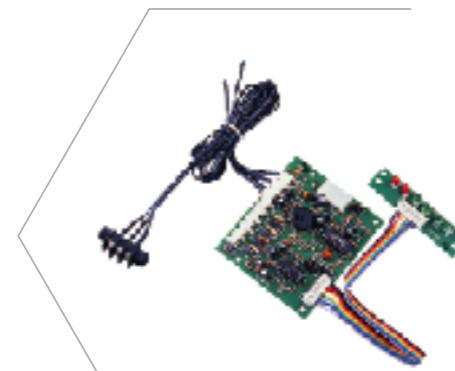

# Accessory

- 968966661
- 1962641463
- AS-36
- 1961662000
- 1961641400
- A206666001
- A206666000

**968966661**  
Thermal Management Card

**AS-36**  
5.25" Drive Bay include  
CD-ROM, FDD and 2.5" HDD

**1962641463**  
"L" shape bracket for 4U chassis rackmount  
application (Without handle)

**A206666000**      **A206666001**  
Disk Drive adapters to fit a 3.5"  
drive into any 5.25" drive bay

**1961662000**      **1961641400**  
26" Slide Rail      20" Slide Rail  
for 5U/6U      for 4U/8U  
Chassis      Chassis